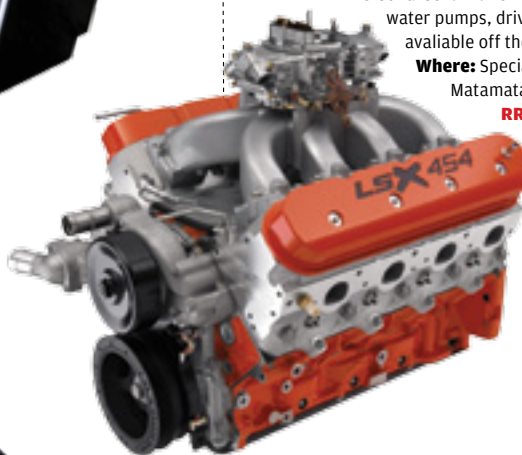

GM CRATE MOTORS

Only the very best for your performance car or hot rod with new GM performance parts crate engines from Speciality Cars. From entry level performance engines to high performance beasts, they have it covered. Available from 260hp 350ci through to 750hp LSX454R.

Personalise it with chrome, EFI, starters, alternators, water pumps, drive kits, fly wheels and headers all available off the shelf from.

Where: Speciality Cars and Co, 3 Kea St, Matamata

RRP: From $3250.00

More info: www.chevyparts.co.nz or gmmam@atrix.gen.nz or 0800 877 278

ULTIMATE MOWER

Masport's MSV Genius 4'n'1 - featuring the Chipperchute - does more than just cut grass! This grunty mower cuts and catches like a conventional mower, side throws to save time and mulches by recycling clippings and feeding them back into the lawn. This clever mower also shreds branches up to 35mm through the Chipperchute, shredding them to mulch, which is then fed back into the catcher. This 5-blade technology is unique in the Kiwi market, providing an eco-friendly re-use of clippings and mulch around your garden.

Where: Visit www.masport.co.nz to find a stockist near you

RRP: $1089

More info: www.masport.co.nz